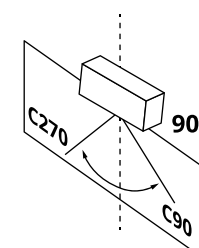

* 5 év garancia a weboldalon elérhető jótállási nyilatkozat feltételei szerint.