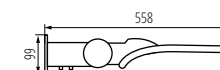

STRETON LED 60W